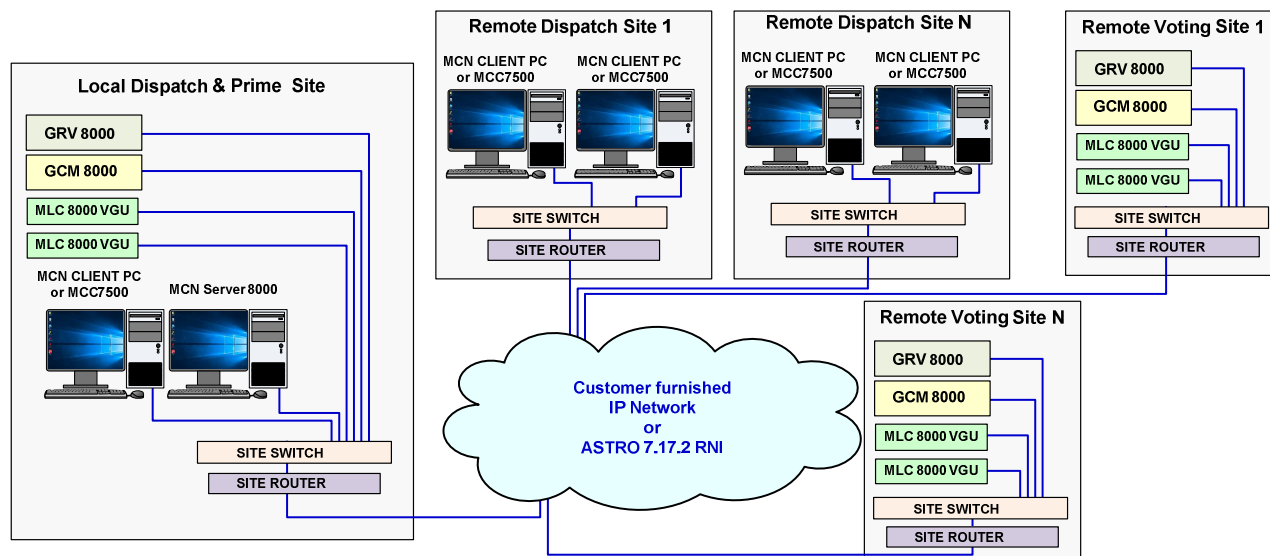

System Configuration

Common system configuration information (Receiver names, Module addresses, channel information, display screen configuration, output functions, etc.) resides in the MCN Server 8000 and is user-configured with the MCNConfig Server 8000 program.

Remote (Client) Display

The Client PC display features real-time status monitoring and control of the modules on the MCN network. The client display opens a display screen from the server and accepts status updates from it.

Control functions such as Force-Vote or Disable for comparators are passed to the server for processing.

Local (Server) Display

The Server software includes local display and control capability.

Receiver Failure and Error Logging

The MCNRC Server software can log receiver failures and other user-defined errors. The error log can aid in diagnosing intermittent receivers or phone lines. Logging can be sent to:

- PC Screen
- Disk
- Printer